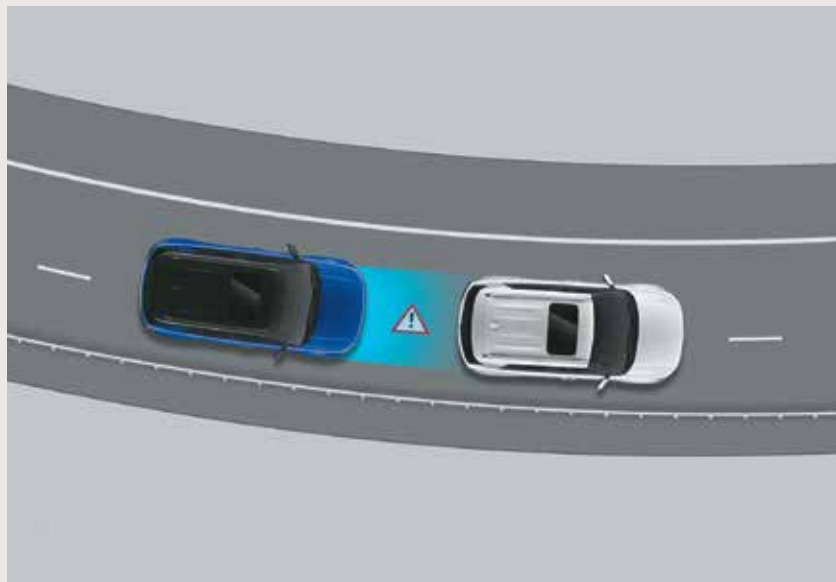

Leather[^] seats with N logo

Exciting red ambient lighting

Sporty metal pedals

Voice enabled smart electric sunroof

3-spoke leather[^] steering wheel with N logo

Digital cluster with colour TFT MID

Other features – Dark metal finish inside door handles | Power driver seat – 4 way
Fully automatic temperature control with digital display | Glovebox cooling | 60:40 Split rear seat

[^]Leatherette

Hyundai SmartSense

Level 1 ADAS.

Advanced Driver Assistance System (ADAS) uses automated sensing technology to detect obstacles on the road & respond with countermeasures for impact avoidance. Thus offering comprehensive protection on the road. The Hyundai VENUE N Line comes with cutting-edge autonomous level 1 ADAS system for a smart & intuitive driving experience.