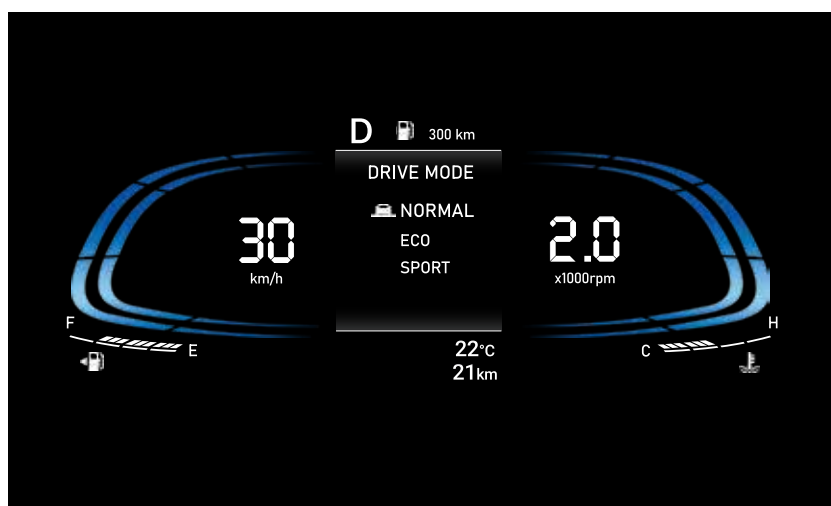

Adding power to play.

The enhanced ride and handling, and distinct roar of the Hyundai VENUE N Line powered by a 1.0 I turbo engine is ought to give you an exhilarating driving experience.

Drive mode select:

Normal