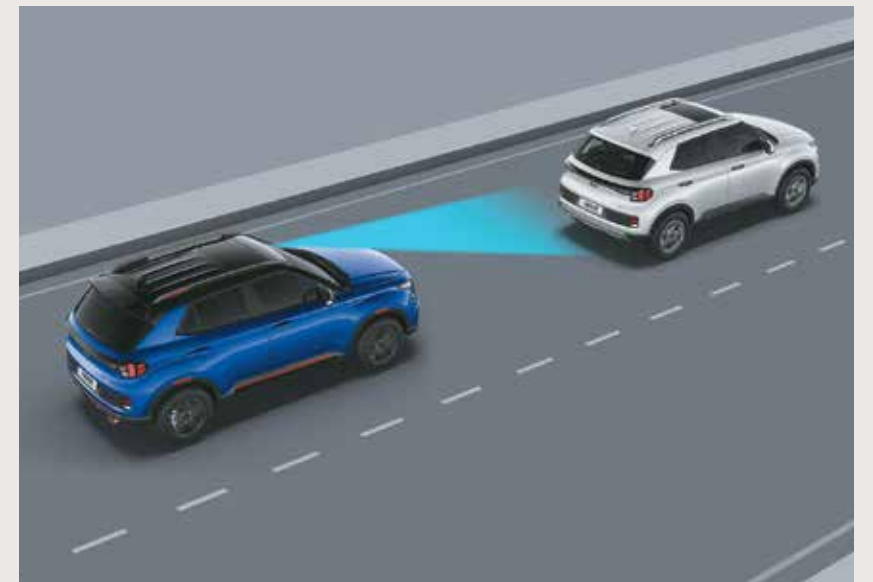

Forward Collision - Avoidance Assist - Car (FCA-Car) & Forward Collision Warning (FCW)