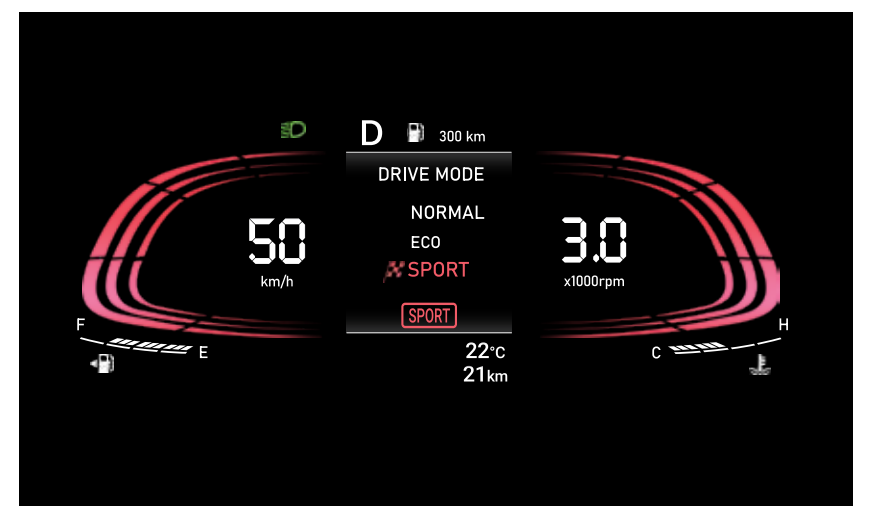

Adding power to play.

The enhanced ride and handling, and distinct roar of the Hyundai VENUE N Line powered by a 1.0 I turbo engine is ought to give you an exhilarating driving experience.

Drive mode select:

Sport