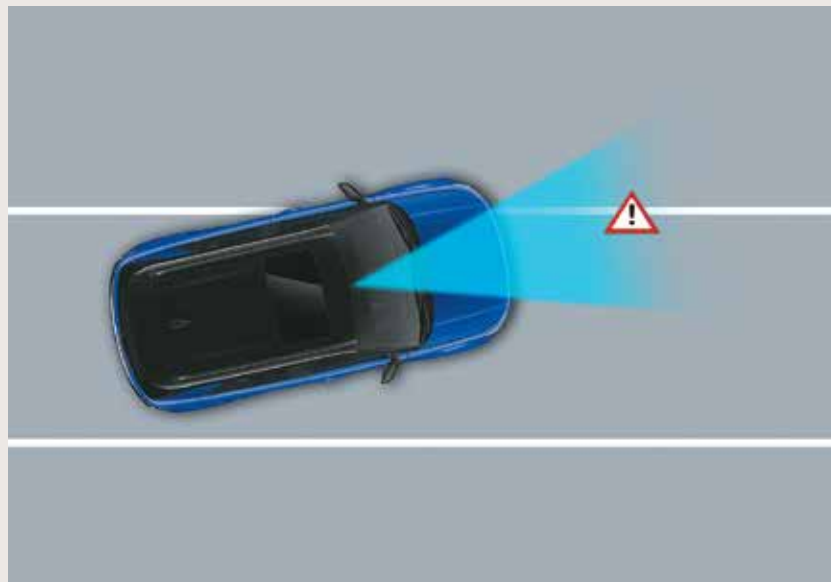

Lane Departure Warning (LDW)