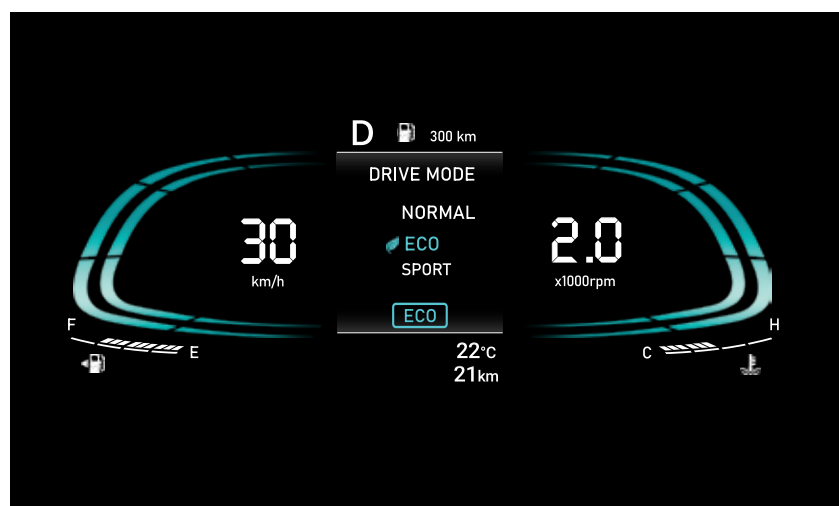

Adding power to play.

The enhanced ride and handling, and distinct roar of the Hyundai VENUE N Line powered by a 1.0 I turbo engine is ought to give you an exhilarating driving experience.

Drive mode select:

Eco